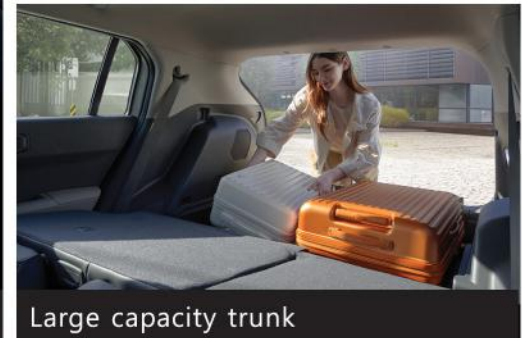

12" Head-up Display

Large capacity trunk

Premium Relaxation Seats

Indoor V2L outlet Connect the 220V power source

Luggage 2-tier board

Sliding console table

Outdoor V2L connector

Wireless Charging System