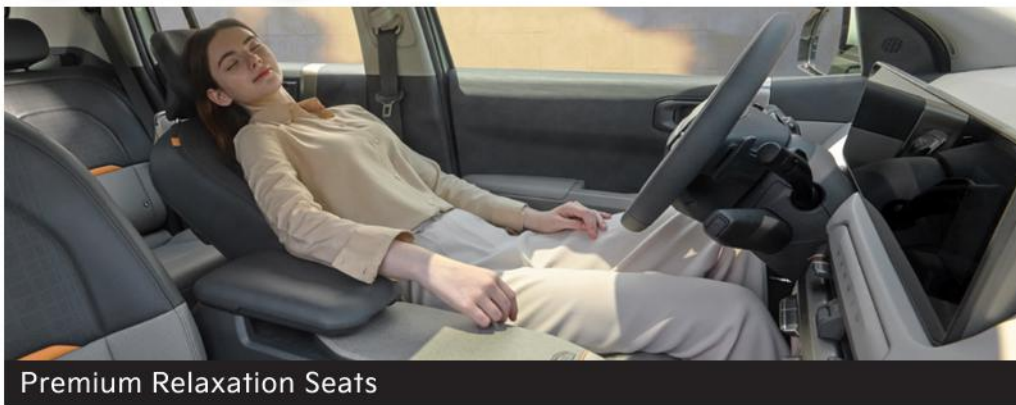

12" Head-up Display

Large capacity trunk

Premium Relaxation Seats

Indoor V2L outlet Connect the 220V power source

Luggage 2-tier board

Sliding console table

Outdoor V2L connector

Wireless Charging System

Interior V2L

Electric-Global Modular Platform (E-GMP)

Apple CarPlay / Android Auto Wireless Connect

GT - Line exclusive 3 - Spoke Steering Wheel

Wheels

19-inch fully processed alloy wheels (GT-line only)

Exterior colors