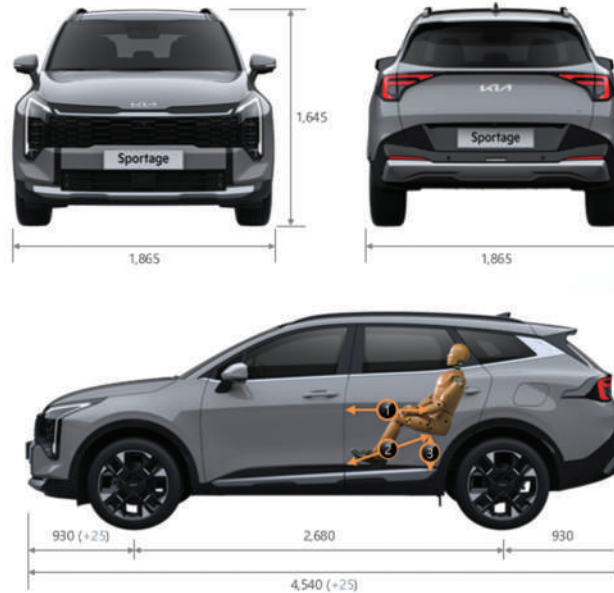

The New Sportage

SUPER SEVEN STARS

Movement that inspires

Reverse interlocking automatic downward outside mirror

Parking Distance Warning - Front/Side/Rear

Blind-spot Collision-avoidance Assit

LED head Lamps

Tyre Pressure Monitoring System

Two-Row Fold & Dive Sheet

Head-up display

Exterior Color

Snow White Pearl
(SWP)

Wolf Grey
(C7A)

Fusion Black
(FSB)

Jungle Wood Green
(JUG)

Gravity Grey
(KDG)

Besta Blue
(BB2)

Shadow matt Grey
(MGG)

Heritage Blue
(HRB)

Wheel Size

19-inches black wheel

Dimension

Specifications