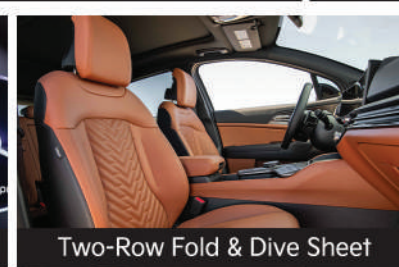

Premium steering wheel

Two-Row Fold & Dive Sheet

Two-Row Fold & Dive Sheet