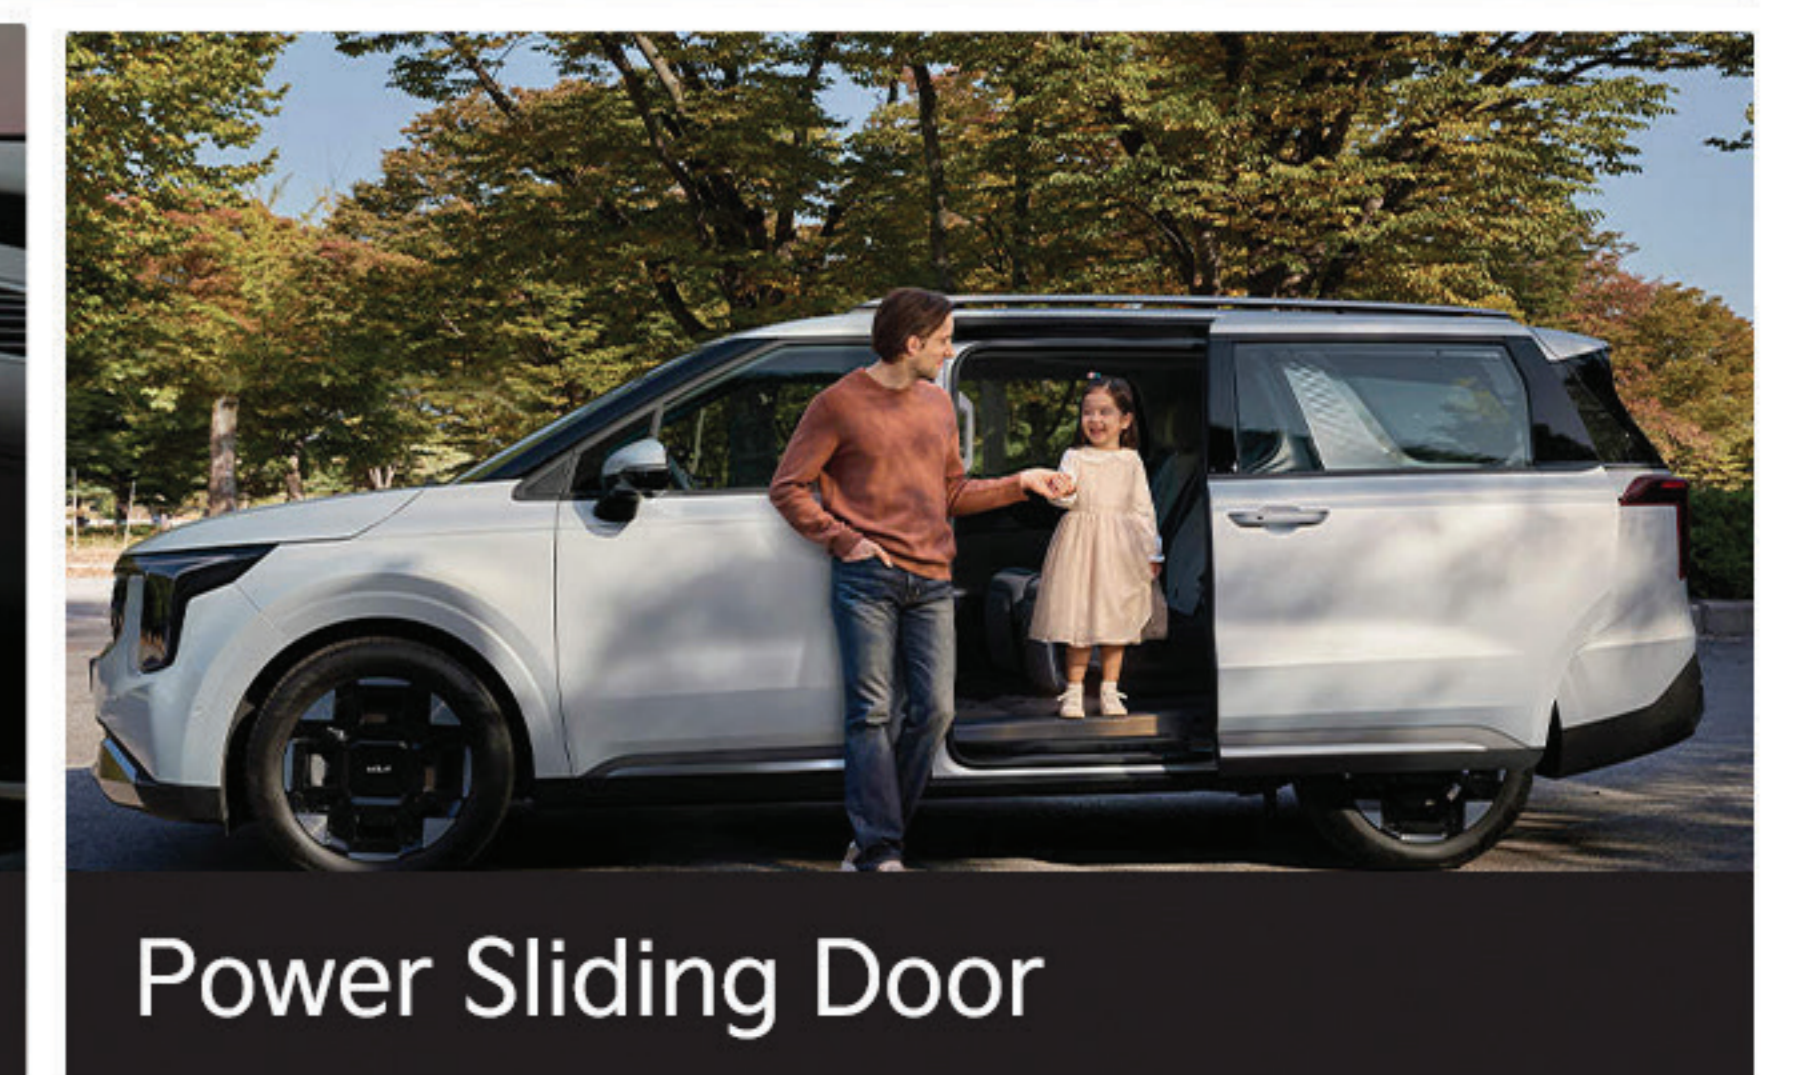

THE NEW KIA CARNIVAL  
SPACIOUS AND REFINED.

SUPER SEVEN STARS

Movement that inspires

Create a premium interior image by adding details of a futuristic touch to a modern and spacious design.

Digital center mirror (DCM)

Wireless Charger

Panoramic curved display

Blind Spot View Monitor

Info/Climate switchable control

Head-Up Display (HUD)

Relaxation Seat

Paddle Shift Lever

Ambient Light

Power Sliding Door

360 Camera Surround View Monitor

Parking Collision Assist (PCA)

Center-side airbag

Seaters

Exclusive black radiator grille

Exclusive alloy wheel

Star-map LED lamp