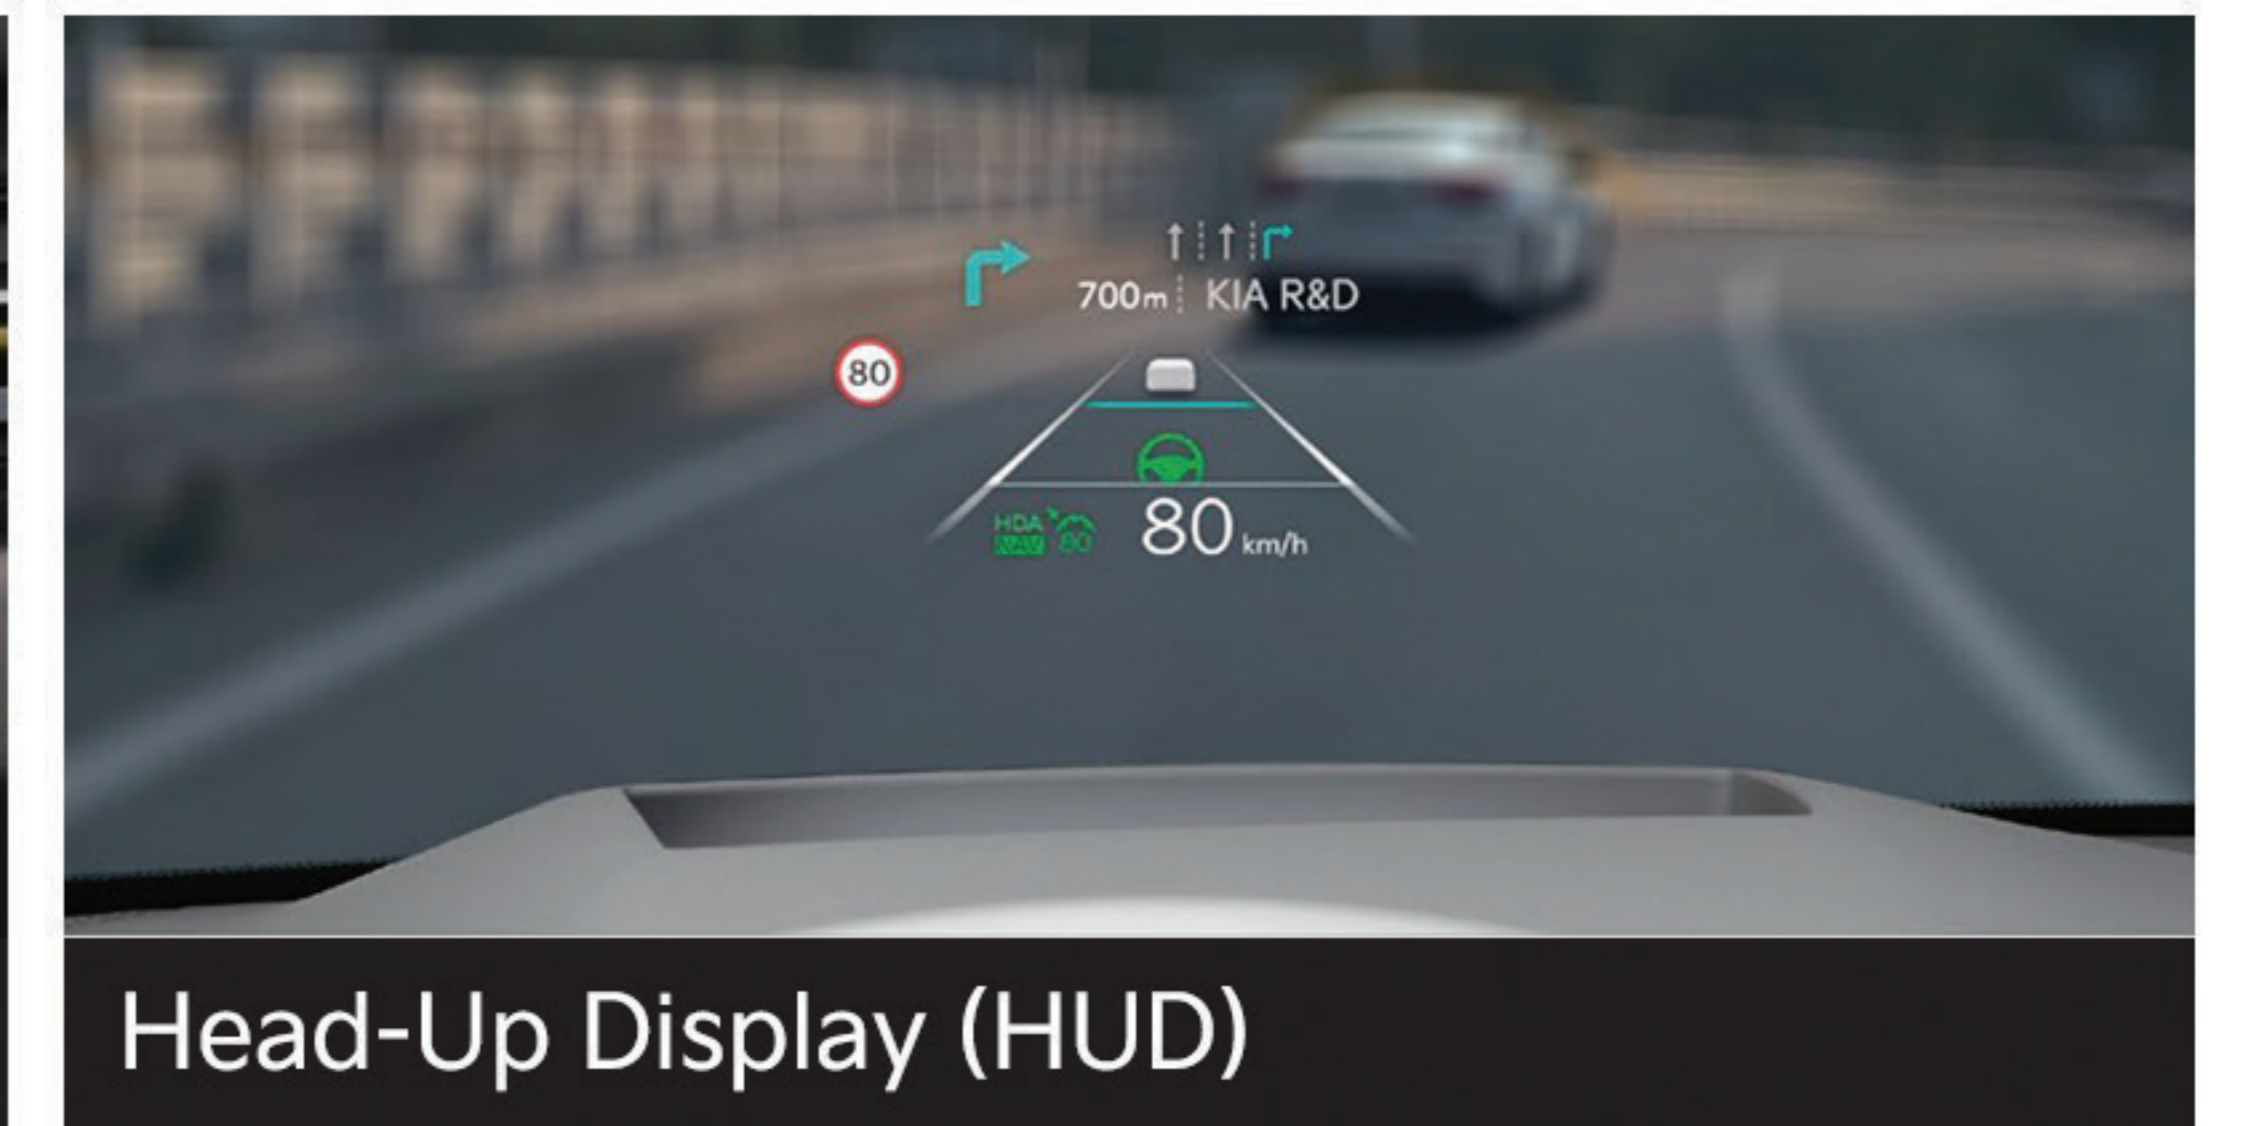

THE NEW KIA CARNIVAL  
SPACIOUS AND REFINED.

SUPER SEVEN STARS

Movement that inspires

Create a premium interior image by adding details of a futuristic touch to a modern and spacious design.

Digital center mirror (DCM)

Wireless Charger

Panoramic curved display

Blind Spot View Monitor

Info/Climate switchable control

Head-Up Display (HUD)

Relaxation Seat

Paddle Shift Lever

Ambient Light

Power Sliding Door

360 Camera Surround View Monitor

Parking Collision Assist (PCA)

Center-side airbag

Seaters

Exclusive black radiator grille

Exclusive alloy wheel

Star-map LED lamp