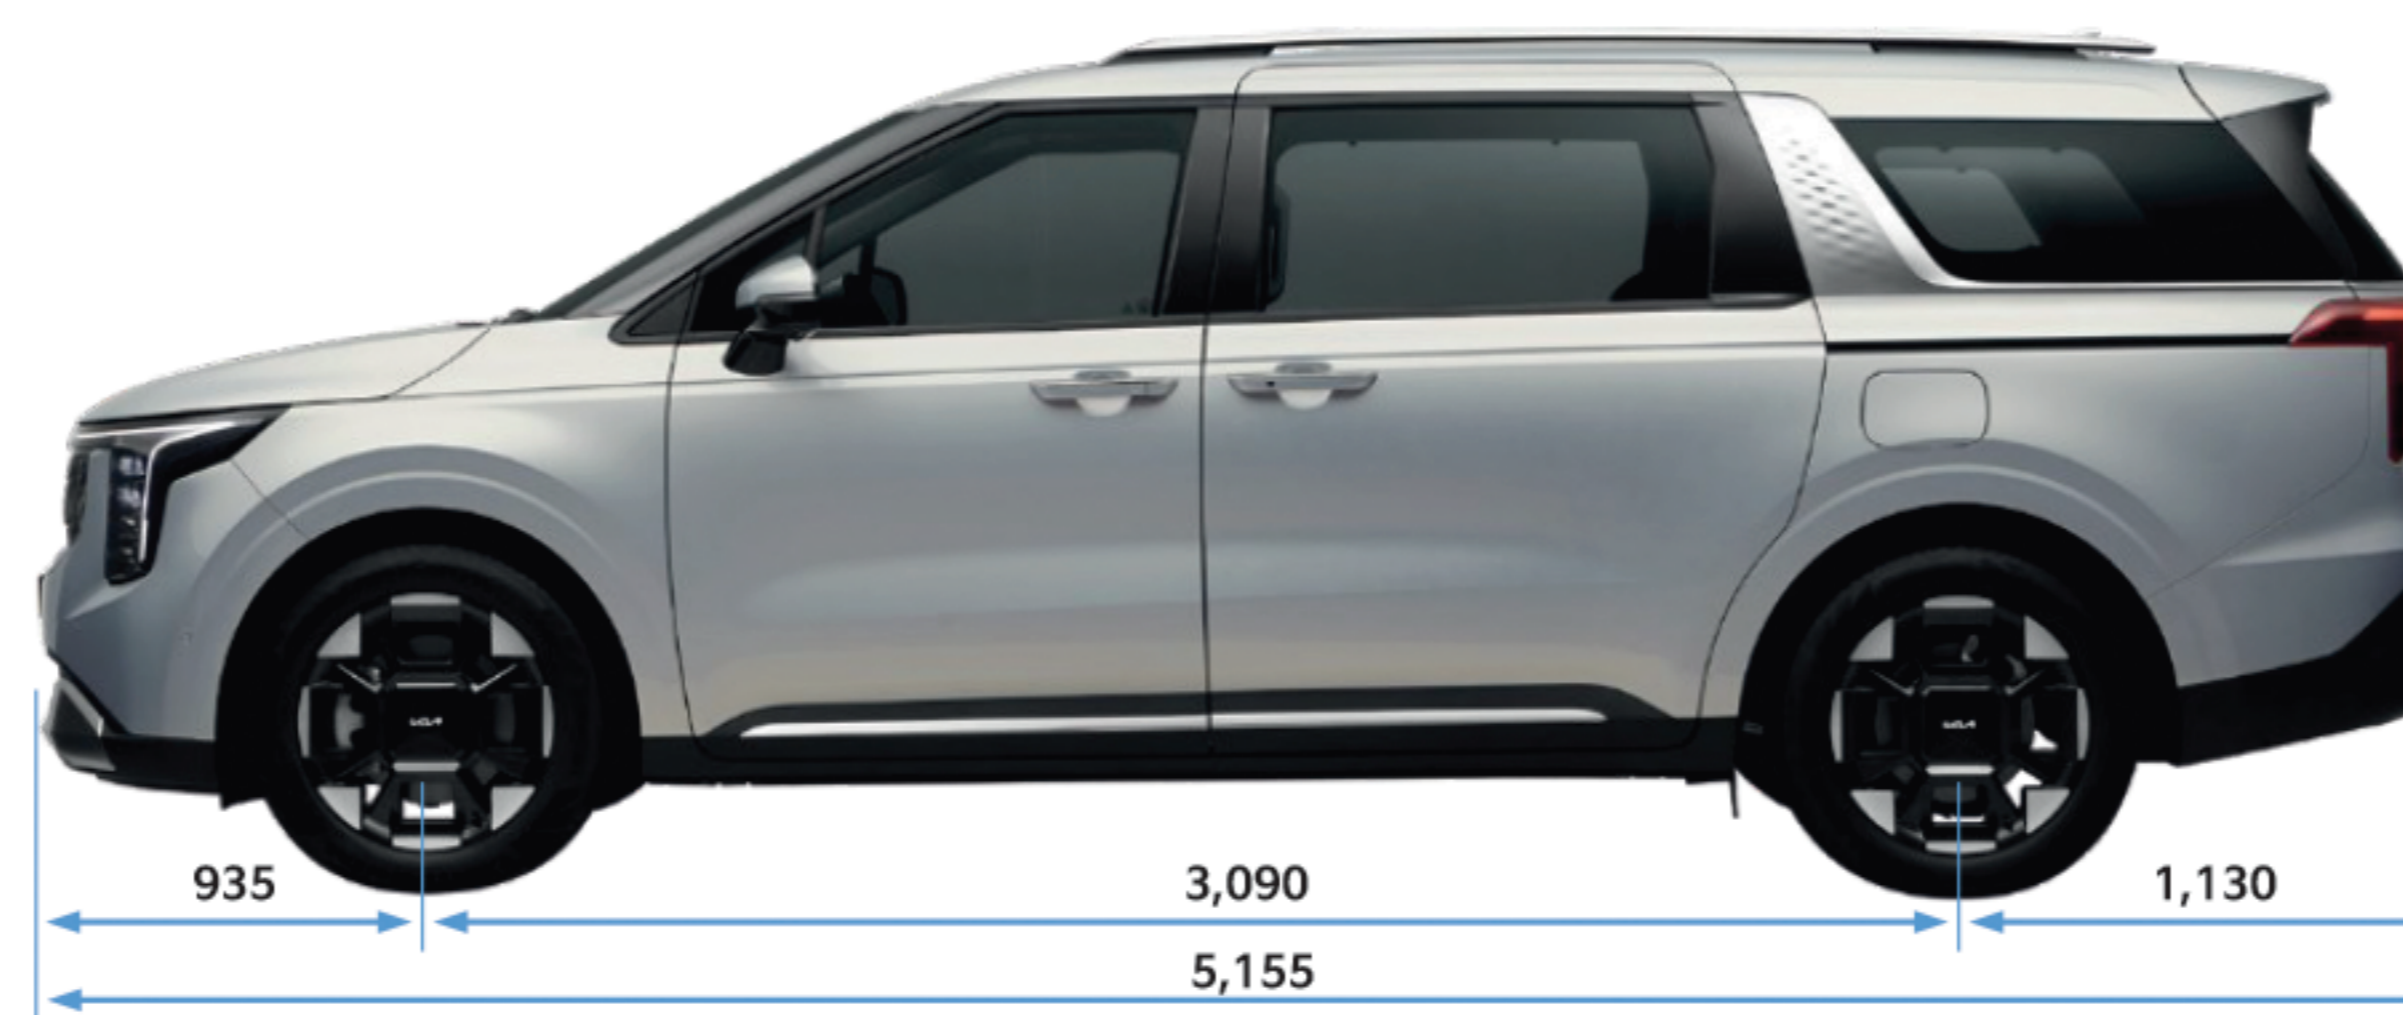

## Wheels

EWAAXQ  
OPT D-Cut (19-inch)

## Specifications

Engine Capacity	2.2 L / Diesel
Transmission	8 Speed
Horse Power	191 hp
Max Troque	325 lb-ft @ 4,000 rpm
Fuel Tank Capacity	72 Liter
Ground Clearance	6.8 inches

## Dimensions (mm)

Overall Length	5,155
Overall width	1,995
Overall height	1,775
Wheelbase	3,090
Over hang (Front/Rear)	935/1,130
Head room (1st/2nd/3rd)	1,039/1003/980
Leg room (1st/2nd/3rd)	1,044/1,029/904
Shoulder room (1st/2nd/3rd)	1,631/1,605/1,511