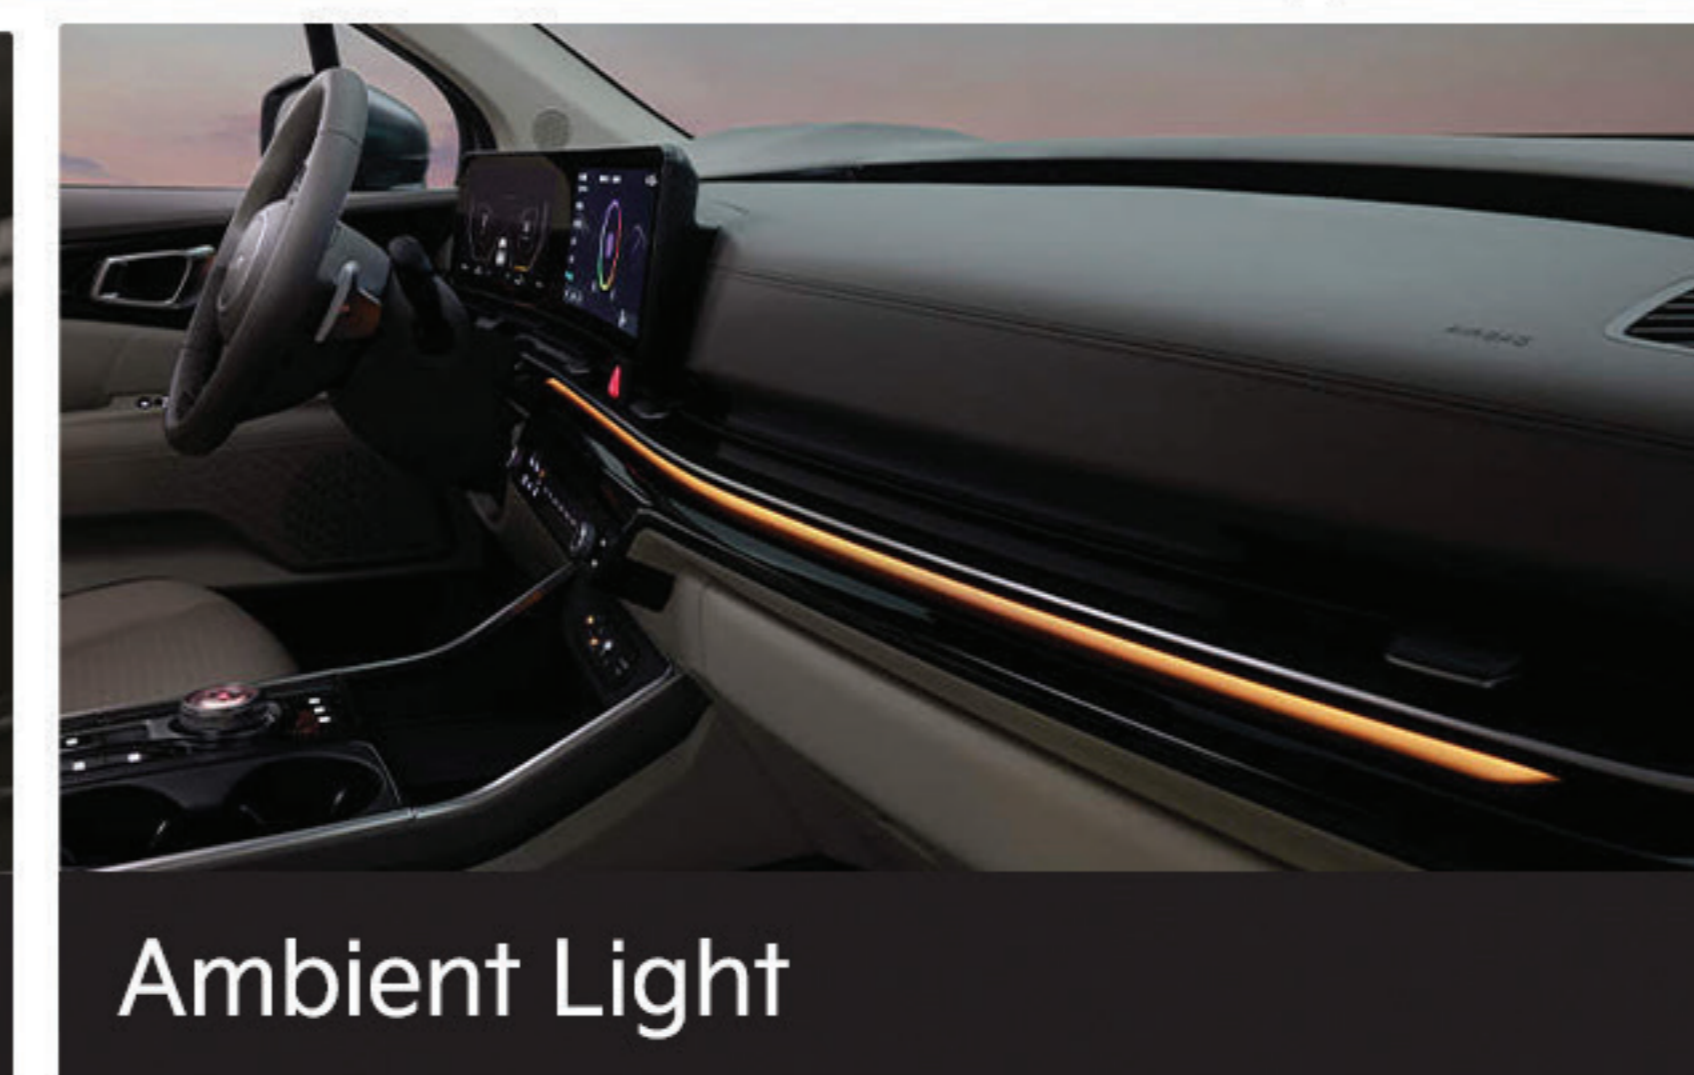

Wireless Charger

Panoramic curved display

Blind Spot View Monitor

Info/Climate switchable control

Head-Up Display (HUD)

Relaxation Seat

Paddle Shift Lever

Ambient Light

Power Sliding Door

360 Camera Surround View Monitor

Parking Collision Assist (PCA)

Center-side airbag

Seaters

Exclusive black radiator grille

Exclusive alloy wheel

Star-map LED lamp