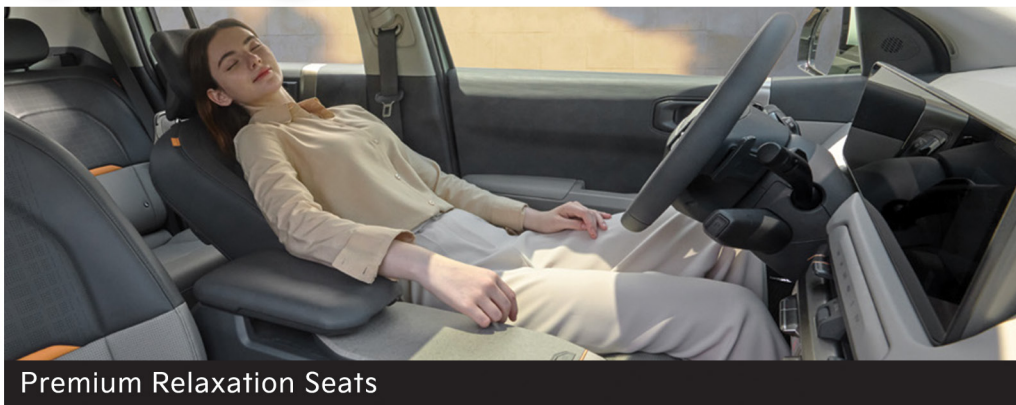

12" Head-up Display

Large capacity trunk

Premium Relaxation Seats

Indoor V2L outlet Connect the 220V power source

Luggage 2-tier board

Sliding console table

Outdoor V2L connector

Wireless Charging System

Interior V2L

Electric-Global Modular Platform (E-GMP)

Apple CarPlay / Android Auto Wireless Connect

GT - Line exclusive 3 - Spoke Steering Wheel

Wheels

19-inch fully processed alloy wheels (GT-line only)

Exterior colors