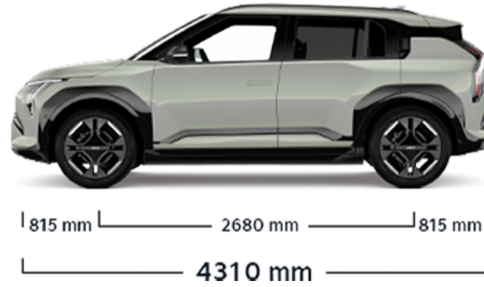

Interior V2L

Electric-Global Modular Platform (E-GMP)

Apple CarPlay / Android Auto Wireless Connect

GT - Line exclusive 3 - Spoke Steering Wheel

Wheels

19-inch fully processed alloy wheels (GT-line only)

Exterior colors

Snow White Pearl (SWP)

Aurora Black Pearl (ABP)

Shale Gray (EBD)

Dimension

Item		Specification
		EV
Type	Compact crossover SUV	
Maximum power	150kW	
Long Range	FWD	
Motor	Permanent Magnet Synchronous Motor	
Acceleration (0 to 100 km)	7.7 sec	
Battery	Type	Lithium-ion Battery
	Rated Volt	400 V
	Energy	81.4 kWh
All Electric Range (WLTP)		605 km
Max Speed		170 km/h
Level 2(Normal AC charging) Charging Time 10~100%		7hr 15min
Level 3 Charging (DC Charging) - (360kW) 10 ~ 80%		31 min
Maximum torque		283 Nm

Dimensions

Overall length, width, height	4,310 / 1,850 / 1,570
Wheelbase	2,680
Overhang (Front/Rear)	810 / 810
Ground Clearance	140 mm
Leg room (Front/Rear)	1,060 / 950
Head room (Front/Rear)	1,015 / 955
Shoulder room (Front/Rear)	1,443 / 1,400