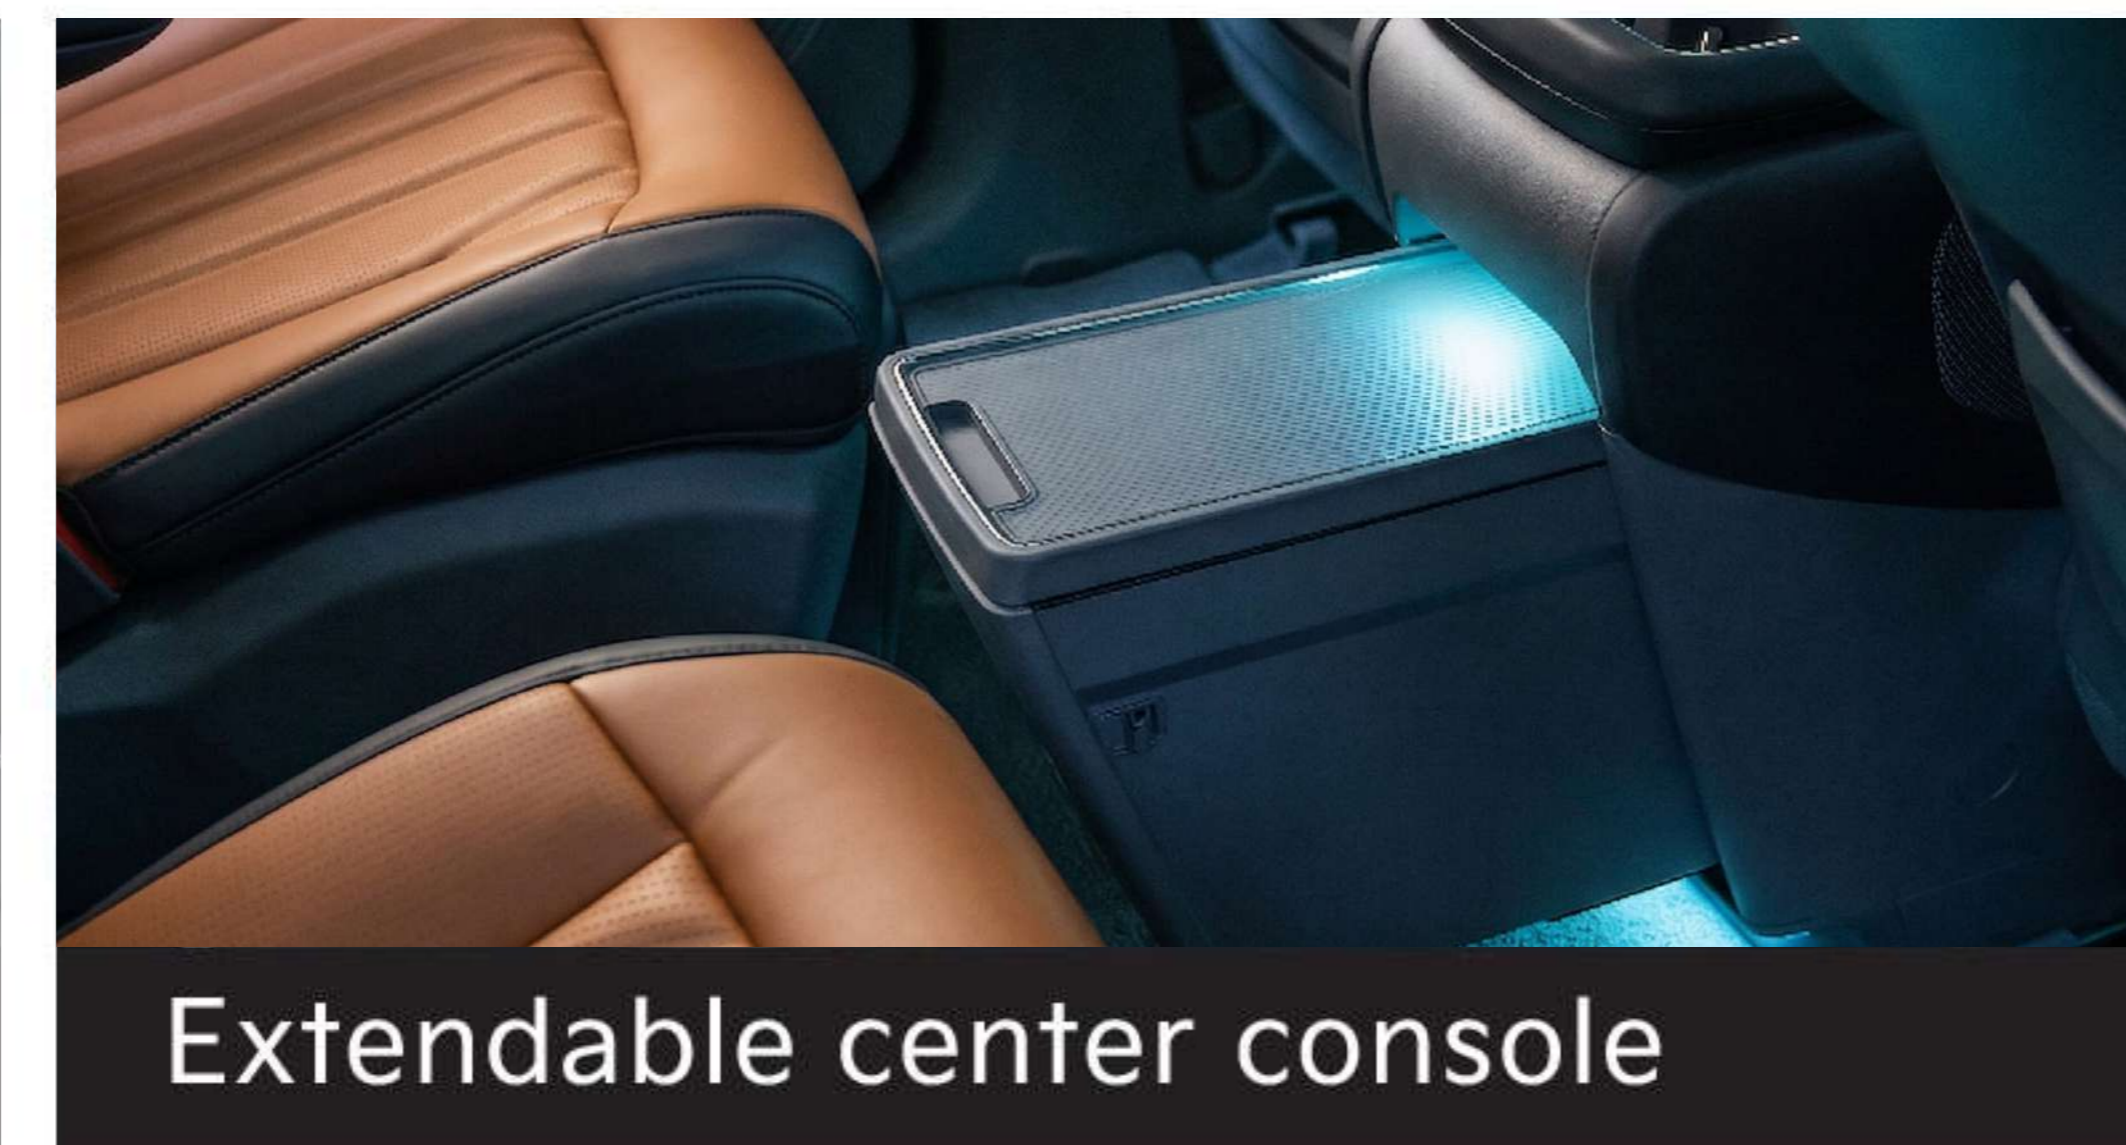

24 min (80%)

Modern Urban Style & Outdoor Life Interior

Hidden-type Touch Buttons

Head-Up Display

Premium Relaxation Seats

Digital side mirror

Double-level Console Design

Wireless Charging Pad

Extendable center console

Coloum Type Shift by Wire SBW

Ample Cargo Space

Smart Cruise Control (SCC)

Surround View Monitor (SVM)

Cooling/HVAC performance comparison

Dual color ambient light

Auto flush door handles