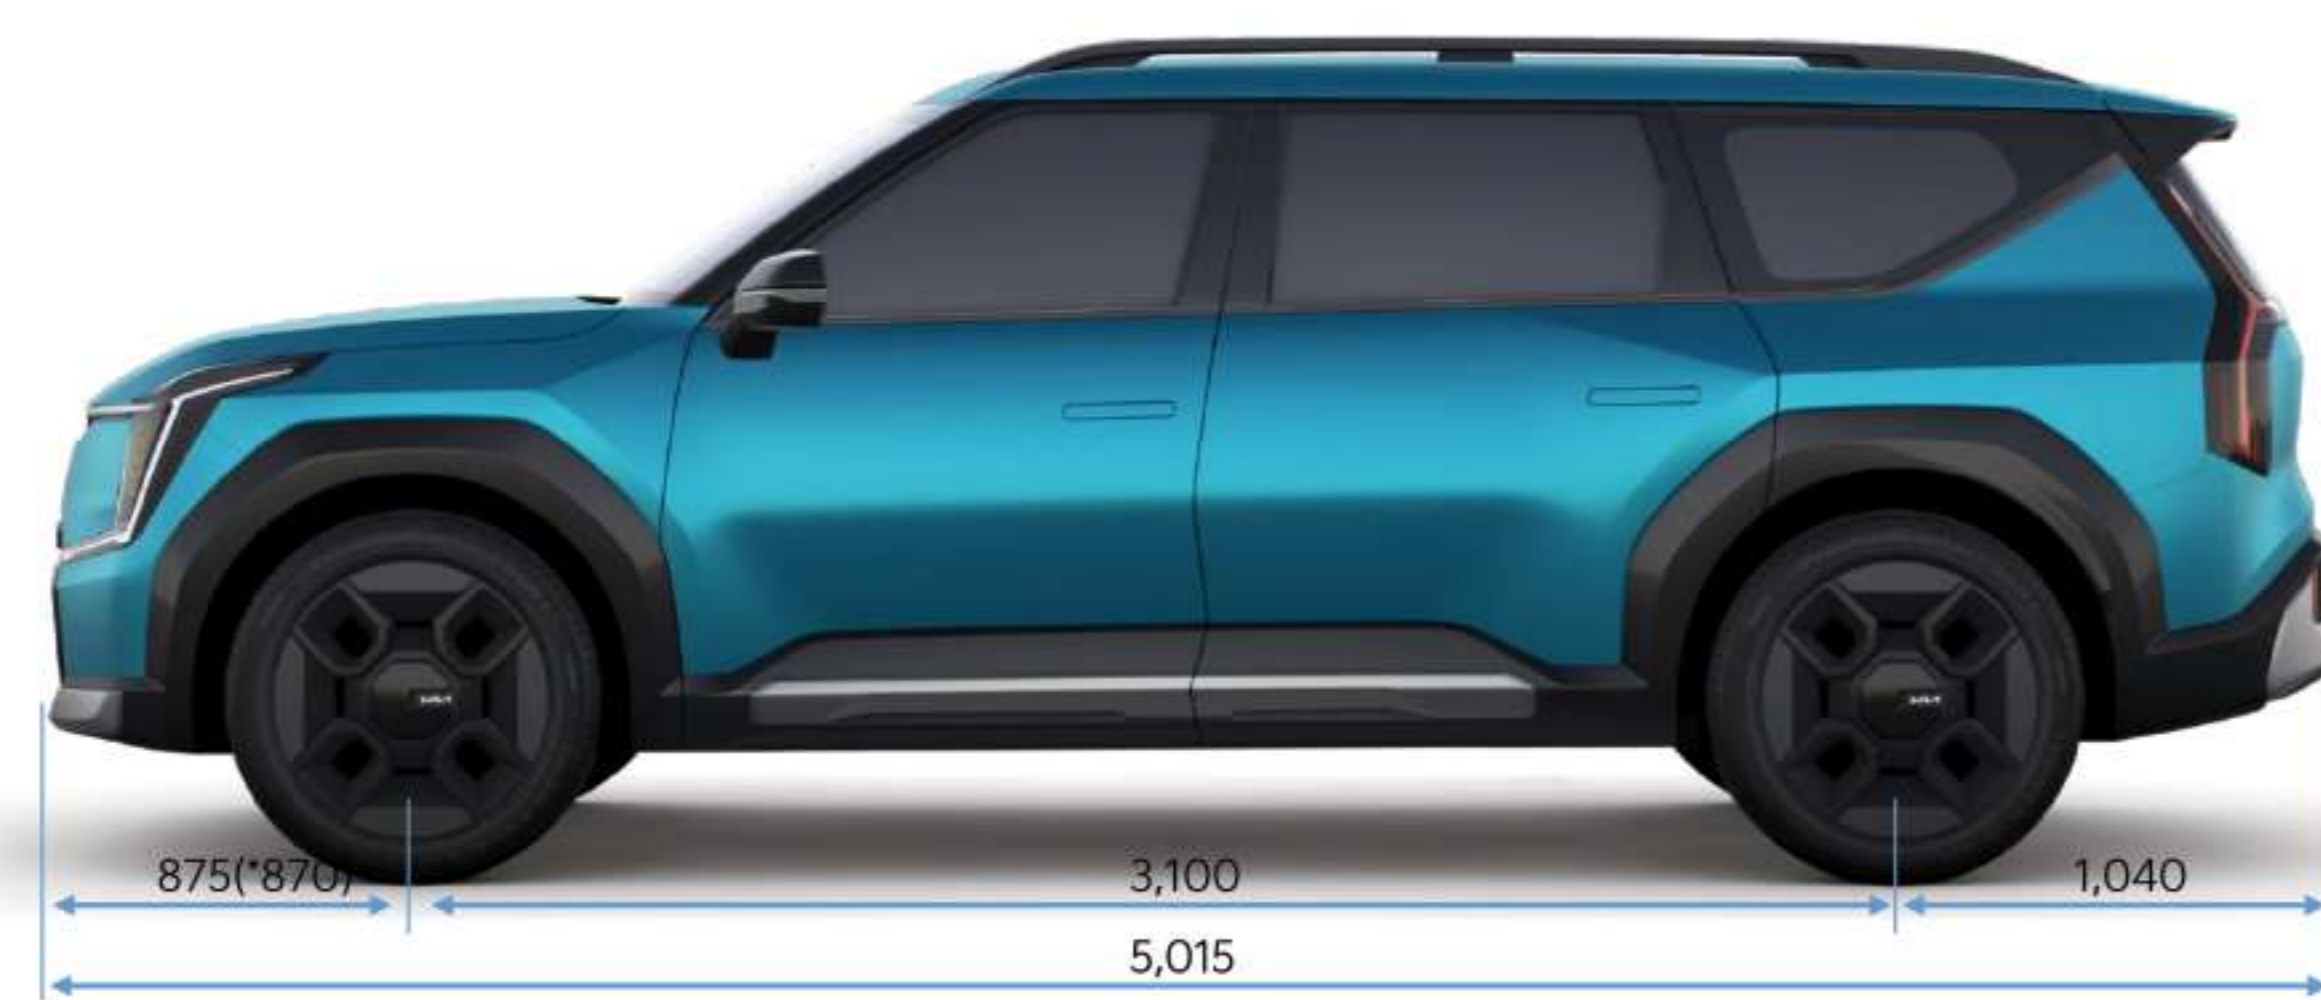

Bridge-type roof rack

Digital side mirror

V2L Out

Three-dimensional 'Tiger Nose'

Unique Vertical Lamp

Rugged look skid plate

V2L Function

Exterior Color

Ivory_Silver_Matte_ISM

Panthera_Metal_P2M

Pebble_Gray_DFG

Snow_White_Pearl_SWP

Wheels

21 inch Alloy Wheel

Dimension (mm)

Item		Specification
		EV
Type		fully-electric three-row SUV
Maximumpower		283 kW
Long Range		All Wheel Drive
Motor		PMSM (Permanent Magnet Synchronous Motor)
Acceleration (0 to 60 mph)		5.7 sec
Battery	Type	Lithium Ion
	Rated Volt	550 V
	Energy	99.8 kWh (Long Range)
All Electric Range (AER)		505 km
Max Speed		200 km/h
Level 2(Normal AC charging) Charging Time 10~100%		9hr 45min
Level 3 Charging (DC Charging) - (360kW) 10 ~ 80%		24 min
Maximumtorque		700 Nm