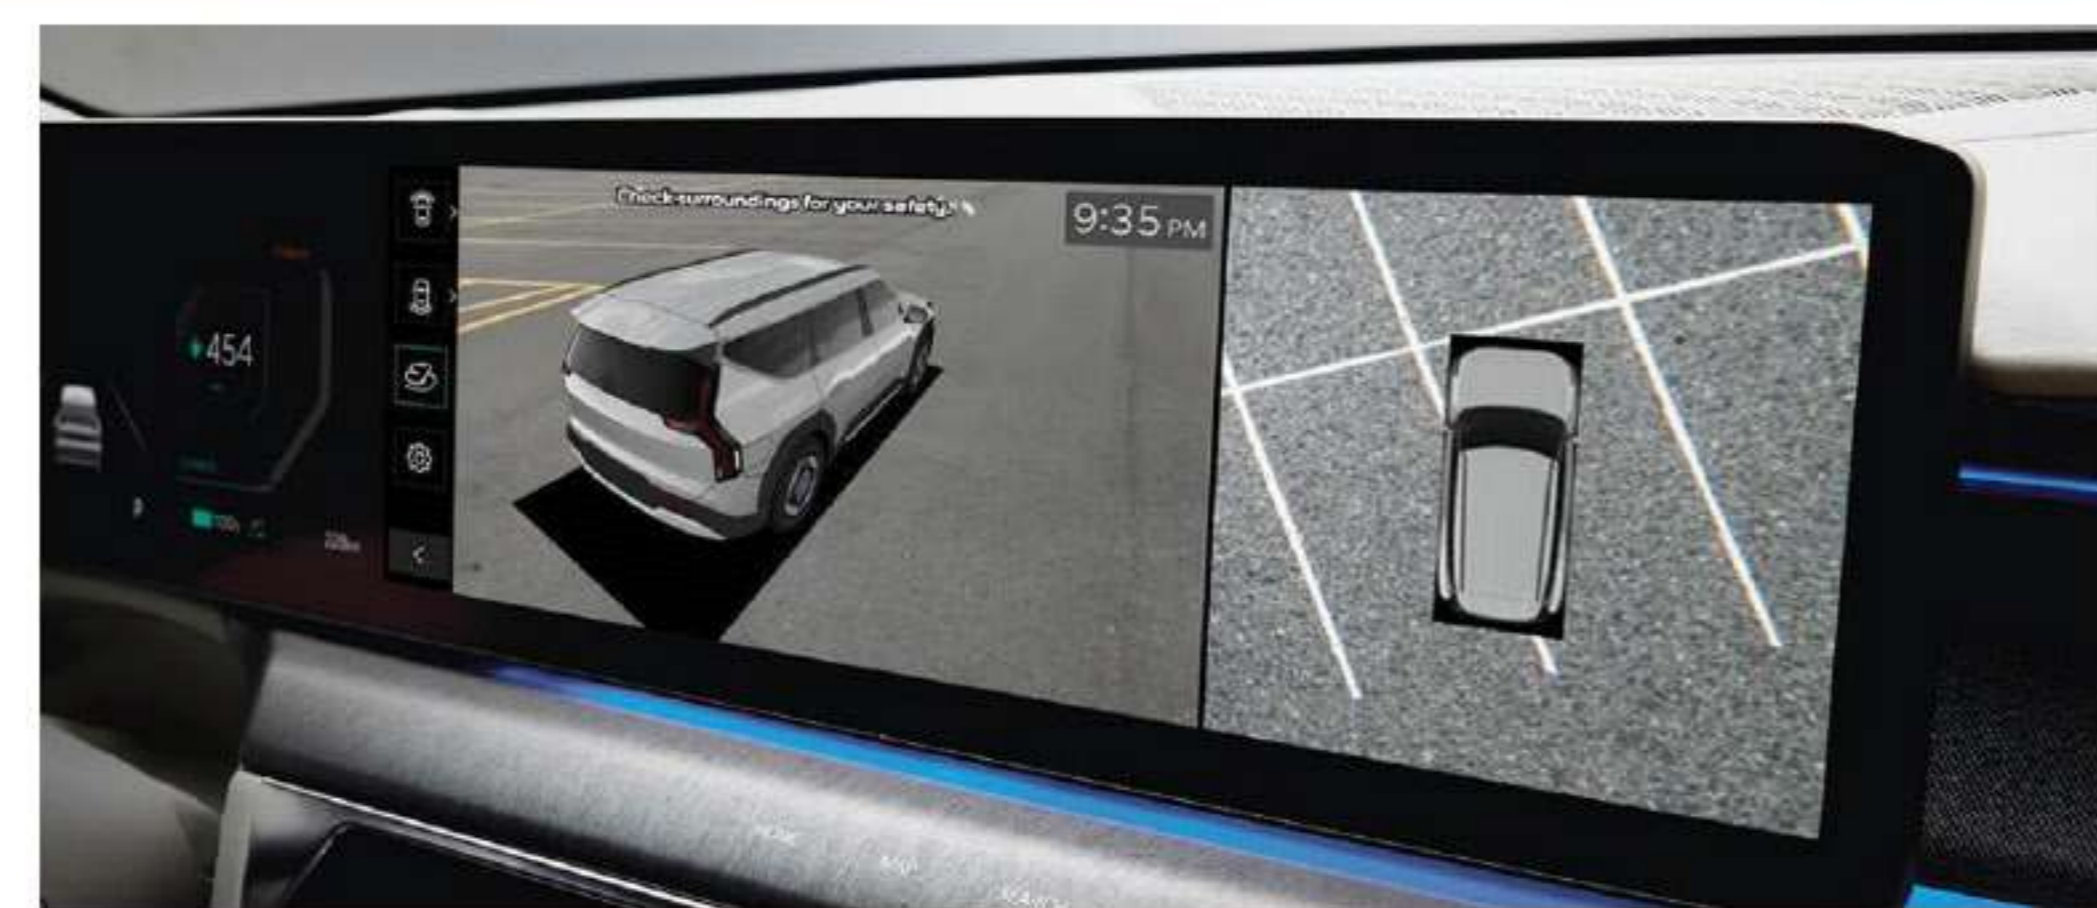

24 min (80%)

Modern Urban Style & Outdoor Life Interior

Hidden-type Touch Buttons

Head-Up Display

Premium Relaxation Seats

Digital side mirror

Double-level Console Design

Wireless Charging Pad

Extendable center console

Coloum Type Shift by Wire SBW

Ample Cargo Space

Smart Cruise Control (SCC)

Surround View Monitor (SVM)

Cooling/HVAC performance comparison

Dual color ambient light

Auto flush door handles

Bridge-type roof rack

Digital side mirror

V2L Out

Three-dimensional 'Tiger Nose'

Unique Vertical Lamp

Rugged look skid plate

V2L Function

Exterior Color