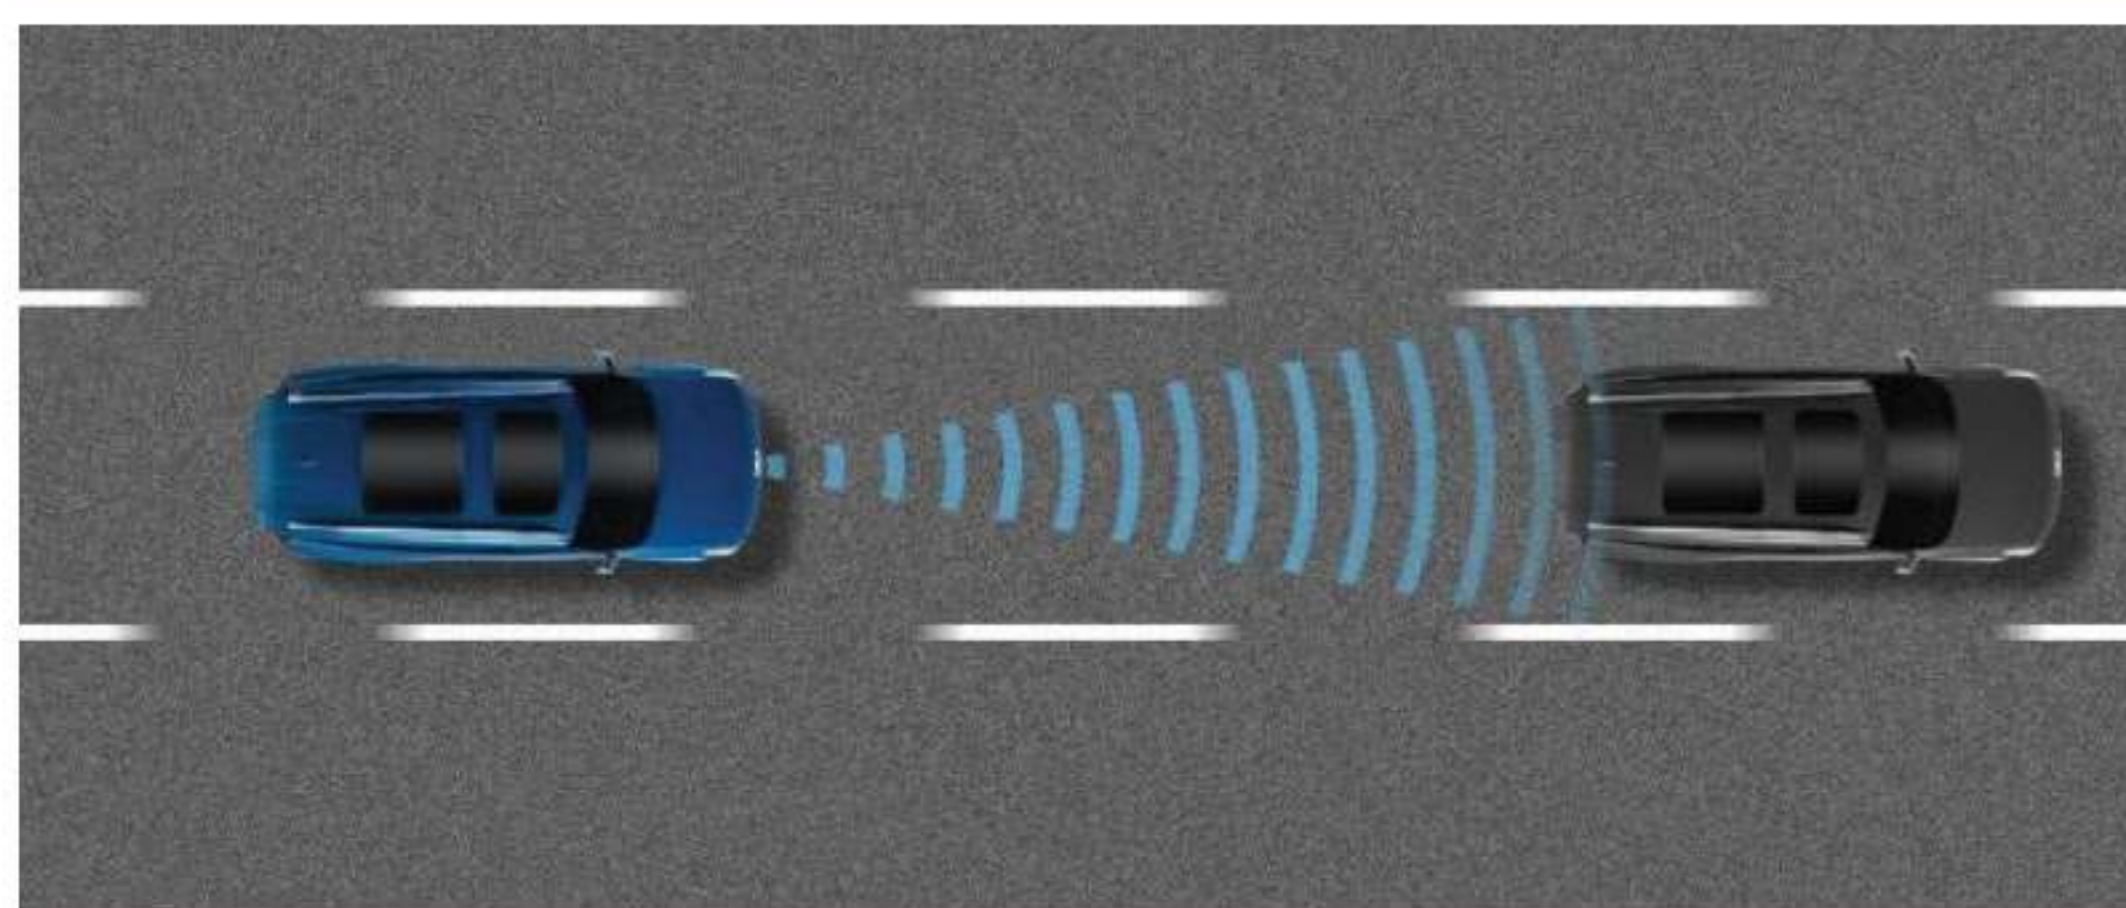

24 min (80%)

Modern Urban Style & Outdoor Life Interior

Hidden-type Touch Buttons

Head-Up Display

Premium Relaxation Seats

Digital side mirror

Double-level Console Design

Wireless Charging Pad

Extendable center console

Coloum Type Shift by Wire SBW

Ample Cargo Space

Smart Cruise Control (SCC)

Surround View Monitor (SVM)

Cooling/HVAC performance comparison

Dual color ambient light

Auto flush door handles