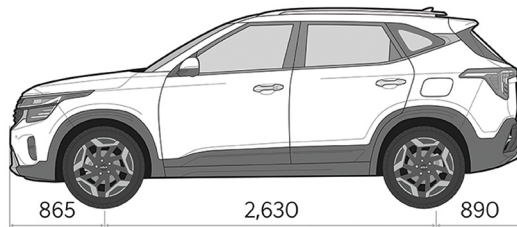

865

2,630

4,385

890