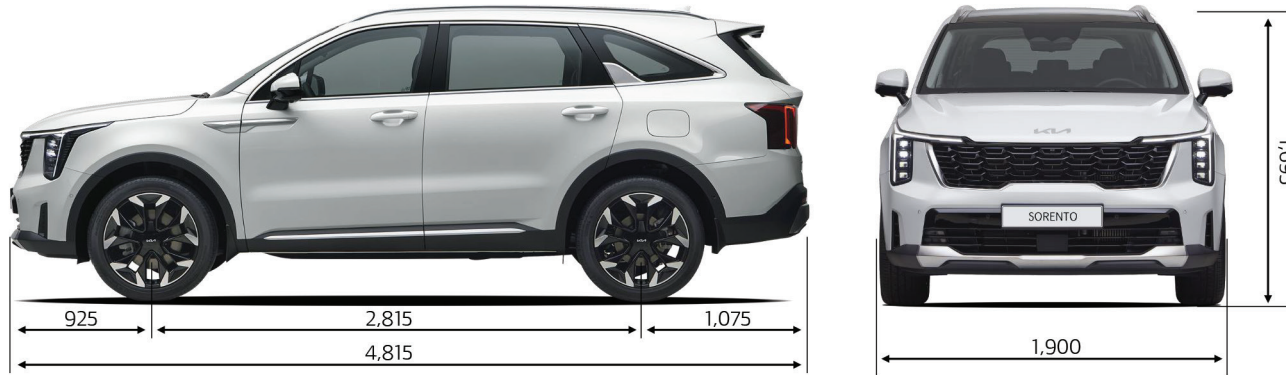

Premium Sound System (14 Speakers)

Paddle Shift

Terrain Mode

3rd Row Air Conditioning System

Panoramic Curved Display

7 Seaters

Armrest

Dimension (mm)

Specifications

Engine Capacity	2.2 L / Diesel
Transmission	8 Speed
Horse Power	191 hp
Max Torque	325 lb-ft @ 4,000 rpm
Fuel Tank Capacity	67 Liter
Ground Clearance	6.9 inches

Dimensions (mm)

Overall Length	4,815
Overall width	1,900
Overall height	1,695
Wheelbase	2,815
Over hang (Front/Rear)	925/1,065
Head room (1st/2nd/3rd)	1,024/994/935
Leg room (1st/2nd/3rd)	1,132/1,060/752
Shoulder room (1st/2nd/3rd)	1,500/1,475/1,345